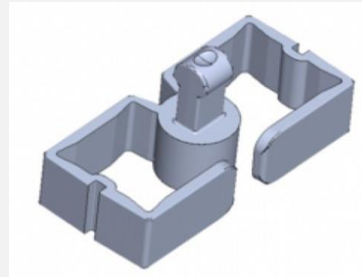

Cable Snake

Standard

750mm High
With Base and Fixings

Black
Silver
White

CM-SNK-B
CM-SNK-S
CM-SNK-W

Tiles can be added or removed to achieve desired length.

Cable Snake Extended for Sit/Stand

1250mm High
With Base and Fixings