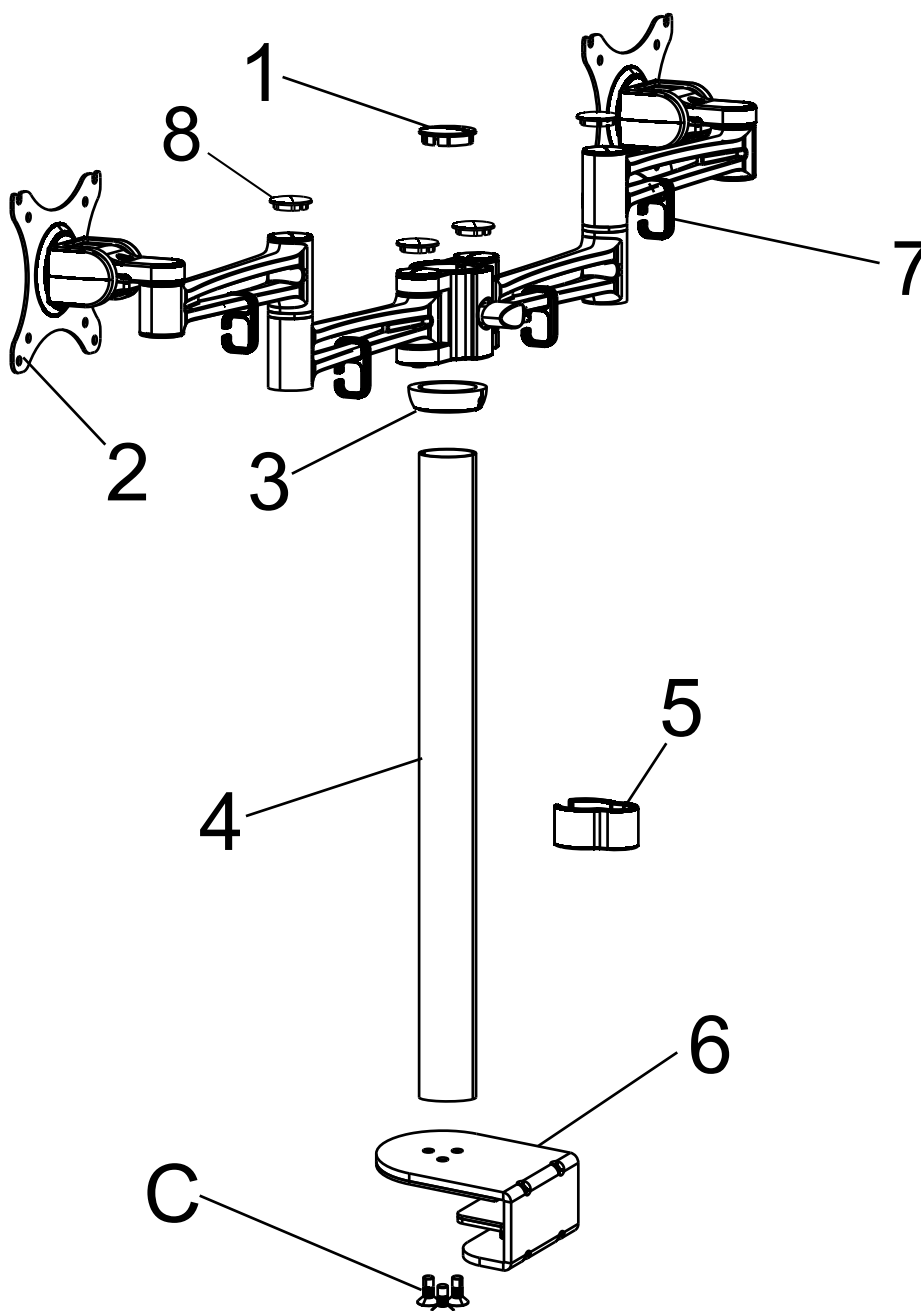

ZED DOUBLE

Installation guide

sourceceteq.com/global

sourceceteq

1. Tube cover (1PC)
2. Monitor VESA plate (2PC)
3. Fixed wreath (1PC)
4. Tube (1PC)
5. Cable cover (1PCS)
6. Bottom bracket (1PC)
7. Plastic parts (4PCS)
8. Decorative cover (4PCS)

Tool required

Step 1

Fitting the bottom bracket on the desk

Step 2

Install monitor VESA plate and fixed wreath

Step 3

Attaching VESA plate to monitor screen

Step 4

Adjusting monitor screen

To tight the monitor VESA plate
with the supplied 5×5 allen Key (G)

Safety

This product contains small items that could be a choking hazard if swallowed. Keep these items away from young children.

- Make sure these instructions are read and completely understood before attempting installation. If you are unsure of any part of this installation, please contact a professional installer for assistance.
- The desk or mounting surface must be capable of supporting the combined weight of the mount and the display, otherwise the structure must be reinforced.
- Safety gear and proper tools must be used. A minimum of two people are required for this installation. Failure to use safety gear can result in property damage, serious injury or death.
- Please check joint parts every two months, making sure the screws are loosened or not.