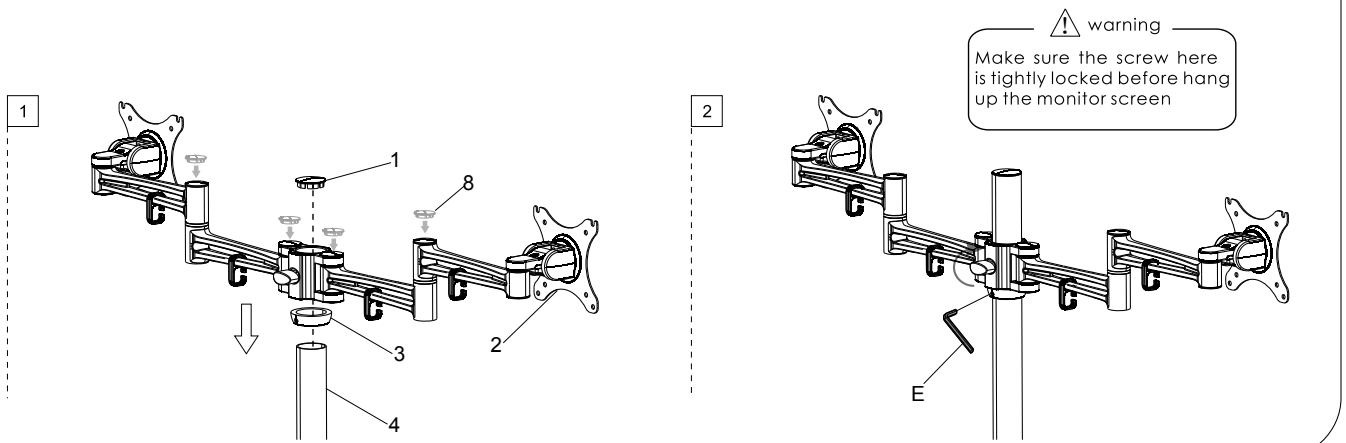

ZED DOUBLE

Installation guide

sourceceteq.com/global

sourceceteq

1. Tube cover (1PC)
2. Monitor VESA plate (2PC)
3. Fixed wreath (1PC)
4. Tube (1PC)
5. Cable cover (1PCS)
6. Bottom bracket (1PC)
7. Plastic parts (4PCS)
8. Decorative cover (4PCS)

Tool required

Step 1

Fitting the bottom bracket on the desk

Step 2

Install monitor VESA plate and fixed wreath

Step 3

Attaching VESA plate to monitor screen

Step 4

Adjusting monitor screen

To tight the monitor VESA plate
with the supplied 5×5 allen Key (G)

Safety

This product contains small items that could be a choking hazard if swallowed. Keep these items away from young children.

- Make sure these instructions are read and completely understood before attempting installation. If you are unsure of any part of this installation, please contact a professional installer for assistance.
- The desk or mounting surface must be capable of supporting the combined weight of the mount and the display, otherwise the structure must be reinforced.
- Safety gear and proper tools must be used. A minimum of two people are required for this installation. Failure to use safety gear can result in property damage, serious injury or death.
- Please check joint parts every two months, making sure the screws are loosened or not.