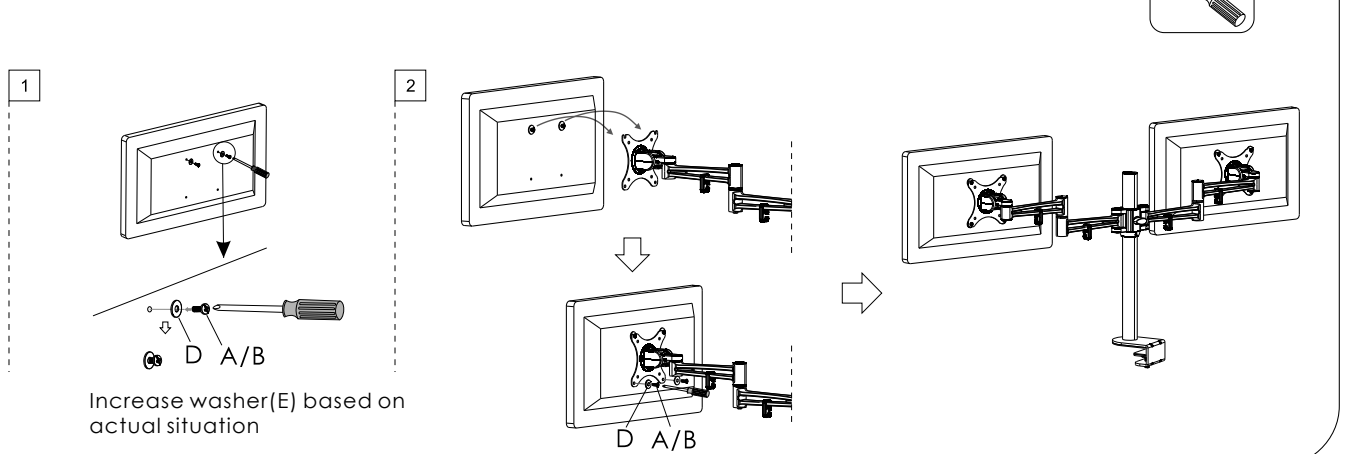

ZED DOUBLE

Installation guide

sourceceteq.com/global

sourceceteq

1. Tube cover (1PC)
2. Monitor VESA plate (2PC)
3. Fixed wreath (1PC)
4. Tube (1PC)
5. Cable cover (1PCS)
6. Bottom bracket (1PC)
7. Plastic parts (4PCS)
8. Decorative cover (4PCS)

Tool required

Step 1

Fitting the bottom bracket on the desk

Step 2

Install monitor VESA plate and fixed wreath

Step 3

Attaching VESA plate to monitor screen

Step 4

Adjusting monitor screen

To tight the monitor VESA plate
with the supplied 5×5 allen Key (G)

Safety

This product contains small items that could be a choking hazard if swallowed. Keep these items away from young children.

- Make sure these instructions are read and completely understood before attempting installation. If you are unsure of any part of this installation, please contact a professional installer for assistance.
- The desk or mounting surface must be capable of supporting the combined weight of the mount and the display, otherwise the structure must be reinforced.
- Safety gear and proper tools must be used. A minimum of two people are required for this installation. Failure to use safety gear can result in property damage, serious injury or death.
- Please check joint parts every two months, making sure the screws are loosened or not.