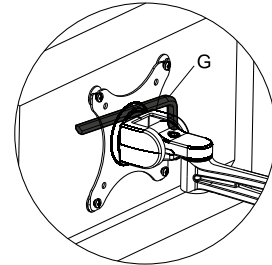

ZED DOUBLE

Installation guide

sourceceteq.com/global

sourceceteq

1. Tube cover (1PC)
2. Monitor VESA plate (2PC)
3. Fixed wreath (1PC)
4. Tube (1PC)
5. Cable cover (1PCS)
6. Bottom bracket (1PC)
7. Plastic parts (4PCS)
8. Decorative cover (4PCS)

Tool required

Step 1

Fitting the bottom bracket on the desk

Step 2

Install monitor VESA plate and fixed wreath

Step 3

Attaching VESA plate to monitor screen

Step 4

Adjusting monitor screen

To tight the monitor VESA plate
with the supplied 5×5 allen Key (G)

Safety

This product contains small items that could be a choking hazard if swallowed. Keep these items away from young children.