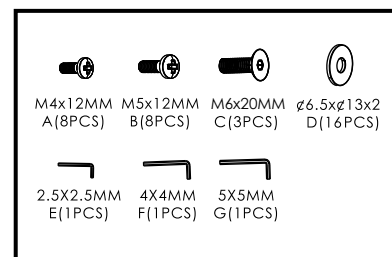

ZED DOUBLE

Installation guide

sourceceteq.com/global

sourceceteq

1. Tube cover (1PC)
2. Monitor VESA plate (2PC)
3. Fixed wreath (1PC)
4. Tube (1PC)
5. Cable cover (1PCS)
6. Bottom bracket (1PC)
7. Plastic parts (4PCS)
8. Decorative cover (4PCS)

Tool required

Step 1

Fitting the bottom bracket on the desk

Step 2

Install monitor VESA plate and fixed wreath

Step 3

Attaching VESA plate to monitor screen

Step 4

Adjusting monitor screen

To tight the monitor VESA plate
with the supplied 5×5 allen Key (G)

Safety

This product contains small items that could be a choking hazard if swallowed. Keep these items away from young children.