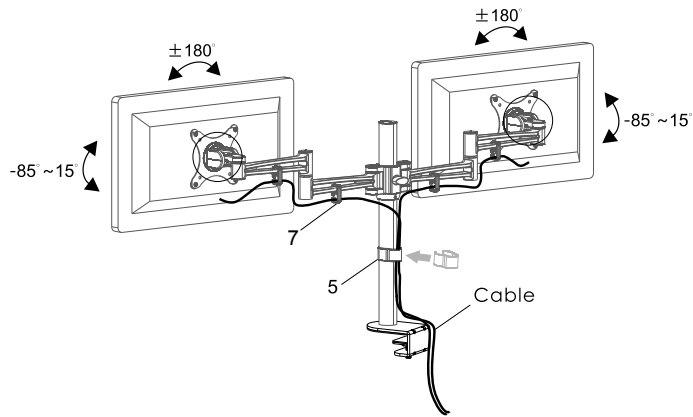

ZED DOUBLE

Installation guide

sourceceteq.com/global

sourceceteq

1. Tube cover (1PC)
2. Monitor VESA plate (2PC)
3. Fixed wreath (1PC)
4. Tube (1PC)
5. Cable cover (1PCS)
6. Bottom bracket (1PC)
7. Plastic parts (4PCS)
8. Decorative cover (4PCS)

Tool required

Step 1

Fitting the bottom bracket on the desk

Step 2

Install monitor VESA plate and fixed wreath

Step 3

Attaching VESA plate to monitor screen

Step 4

Adjusting monitor screen

To tight the monitor VESA plate
with the supplied 5×5 allen Key (G)

Safety

This product contains small items that could be a choking hazard if swallowed. Keep these items away from young children.