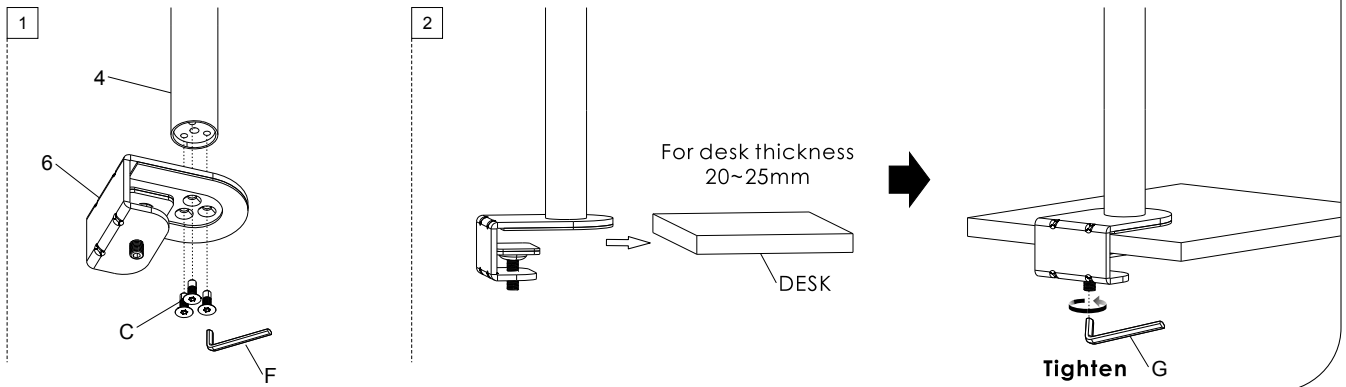

ZED DOUBLE

Installation guide

sourceceteq.com/global

sourceceteq

1. Tube cover (1PC)
2. Monitor VESA plate (2PC)
3. Fixed wreath (1PC)
4. Tube (1PC)
5. Cable cover (1PCS)
6. Bottom bracket (1PC)
7. Plastic parts (4PCS)
8. Decorative cover (4PCS)

Tool required

Step 1

Fitting the bottom bracket on the desk

Step 2

Install monitor VESA plate and fixed wreath

Step 3

Attaching VESA plate to monitor screen

Step 4

Adjusting monitor screen

To tight the monitor VESA plate
with the supplied 5×5 allen Key (G)

Safety

This product contains small items that could be a choking hazard if swallowed. Keep these items away from young children.