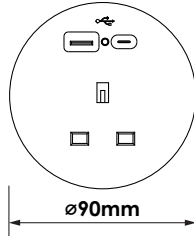

# In-desk socket with USB charger

1 x UK Power with 2.4A USB-A & 3A USB-C (4.2A shared)

Model: SOU/P-ID-ION-1DFCAC-W (WHITE)

Rating	220-240V~, 50/60Hz, MAX 3.5A
Max Power	TOTAL LOAD MUST NOT EXCEED 3.5A 840W
Cable	0.8m Drop Lead H05VV-F 3G1,5 to GST18 type plug
Socket Outlet	1 x UK Power
2x USB Outlet	4.2A Dual Fast Charge USB USB Type A: 2.4A, USB Type C: 3A (4.2A shared) Power charging indicator
Cut Out	80mm
Overload	3.5A overload located in the base

# In-desk socket with USB charger

1 x UK Power with 2.4A USB-A & 3A USB-C (4.2A shared)

Model: SOU/P-ID-ION-1DFCAC-B (BLACK)

Rating	220-240V~, 50/60Hz, MAX 3.5A
Max Power	TOTAL LOAD MUST NOT EXCEED 3.5A 840W
Cable	0.8m Drop Lead H05VV-F 3G1,5 to GST18 type plug
Socket Outlet	1 x UK Power
2x USB Outlet	4.2A Dual Fast Charge USB USB Type A: 2.4A, USB Type C: 3A (4.2A shared) Power charging indicator
Cut Out	80mm
Overload	3.5A overload located in the base