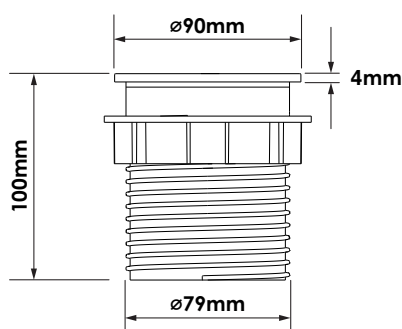

# In-desk socket with USB charger

1 x UK Power with 2.4A USB-A & 3A USB-C (4.2A shared)

Model: SOU/P-ID-ION-1DFCAC-W (WHITE)

Rating	220-240V~, 50/60Hz, MAX 3.5A
Max Power	TOTAL LOAD MUST NOT EXCEED 3.5A 840W
Cable	0.8m Drop Lead H05VV-F 3G1,5 to GST18 type plug
Socket Outlet	1 x UK Power
2x USB Outlet	4.2A Dual Fast Charge USB USB Type A: 2.4A, USB Type C: 3A (4.2A shared) Power charging indicator
Cut Out	80mm
Overload	3.5A overload located in the base

# In-desk socket with USB charger

1 x UK Power with 2.4A USB-A & 3A USB-C (4.2A shared)

Model: SOU/P-ID-ION-1DFCAC-B (BLACK)

Rating	220-240V~, 50/60Hz, MAX 3.5A
Max Power	TOTAL LOAD MUST NOT EXCEED 3.5A 840W
Cable	0.8m Drop Lead H05VV-F 3G1,5 to GST18 type plug
Socket Outlet	1 x UK Power
2x USB Outlet	4.2A Dual Fast Charge USB USB Type A: 2.4A, USB Type C: 3A (4.2A shared) Power charging indicator
Cut Out	80mm
Overload	3.5A overload located in the base