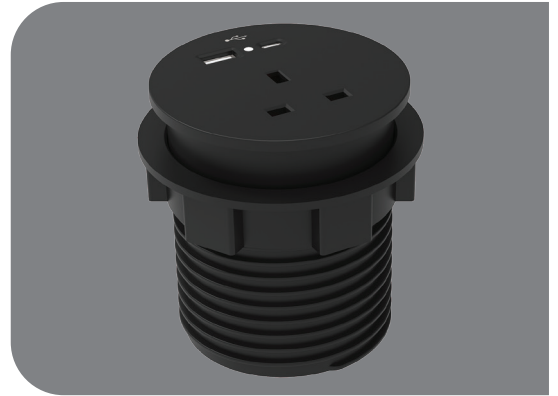

# In-desk socket with USB charger

1 x UK Power with 2.4A USB-A & 3A USB-C (4.2A shared)

Model: SOU/P-ID-ION-1DFCAC-W (WHITE)

Rating	220-240V~, 50/60Hz, MAX 3.5A
Max Power	TOTAL LOAD MUST NOT EXCEED 3.5A 840W
Cable	0.8m Drop Lead H05VV-F 3G1,5 to GST18 type plug
Socket Outlet	1 x UK Power
2x USB Outlet	4.2A Dual Fast Charge USB USB Type A: 2.4A, USB Type C: 3A (4.2A shared) Power charging indicator
Cut Out	80mm
Overload	3.5A overload located in the base

# In-desk socket with USB charger

1 x UK Power with 2.4A USB-A & 3A USB-C (4.2A shared)

Model: SOU/P-ID-ION-1DFCAC-B (BLACK)

Rating	220-240V~, 50/60Hz, MAX 3.5A
Max Power	TOTAL LOAD MUST NOT EXCEED 3.5A 840W
Cable	0.8m Drop Lead H05VV-F 3G1,5 to GST18 type plug
Socket Outlet	1 x UK Power
2x USB Outlet	4.2A Dual Fast Charge USB USB Type A: 2.4A, USB Type C: 3A (4.2A shared) Power charging indicator
Cut Out	80mm
Overload	3.5A overload located in the base