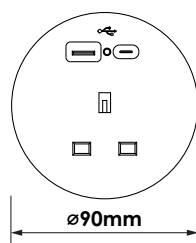

# In-desk socket with USB charger

1 x UK Power with 2.4A USB-A & 3A USB-C (4.2A shared)

Model: SOU/P-ID-ION-1DFCAC-W (WHITE)

Rating	220-240V~, 50/60Hz, MAX 3.5A
Max Power	TOTAL LOAD MUST NOT EXCEED 3.5A 840W
Cable	0.8m Drop Lead H05VV-F 3G1,5 to GST18 type plug
Socket Outlet	1 x UK Power
2x USB Outlet	4.2A Dual Fast Charge USB USB Type A: 2.4A, USB Type C: 3A (4.2A shared) Power charging indicator
Cut Out	80mm
Overload	3.5A overload located in the base

# In-desk socket with USB charger

1 x UK Power with 2.4A USB-A & 3A USB-C (4.2A shared)

Model: SOU/P-ID-ION-1DFCAC-B (BLACK)

Rating	220-240V~, 50/60Hz, MAX 3.5A
Max Power	TOTAL LOAD MUST NOT EXCEED 3.5A 840W
Cable	0.8m Drop Lead H05VV-F 3G1,5 to GST18 type plug
Socket Outlet	1 x UK Power
2x USB Outlet	4.2A Dual Fast Charge USB USB Type A: 2.4A, USB Type C: 3A (4.2A shared) Power charging indicator
Cut Out	80mm
Overload	3.5A overload located in the base