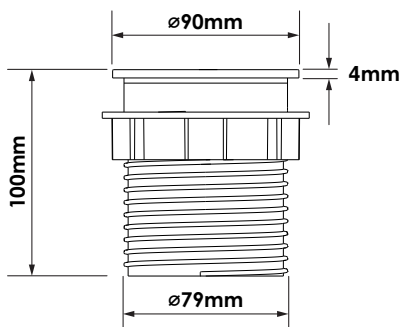

# In-desk socket with USB charger

1 x UK Power with 2.4A USB-A & 3A USB-C (4.2A shared)

Model: SOU/P-ID-ION-1DFCAC-W (WHITE)

Rating	220-240V~, 50/60Hz, MAX 3.5A
Max Power	TOTAL LOAD MUST NOT EXCEED 3.5A 840W
Cable	0.8m Drop Lead H05VV-F 3G1,5 to GST18 type plug
Socket Outlet	1 x UK Power
2x USB Outlet	4.2A Dual Fast Charge USB USB Type A: 2.4A, USB Type C: 3A (4.2A shared) Power charging indicator
Cut Out	80mm
Overload	3.5A overload located in the base

# In-desk socket with USB charger

1 x UK Power with 2.4A USB-A & 3A USB-C (4.2A shared)

Model: SOU/P-ID-ION-1DFCAC-B (BLACK)

Rating	220-240V~, 50/60Hz, MAX 3.5A
Max Power	TOTAL LOAD MUST NOT EXCEED 3.5A 840W
Cable	0.8m Drop Lead H05VV-F 3G1,5 to GST18 type plug
Socket Outlet	1 x UK Power
2x USB Outlet	4.2A Dual Fast Charge USB USB Type A: 2.4A, USB Type C: 3A (4.2A shared) Power charging indicator
Cut Out	80mm
Overload	3.5A overload located in the base