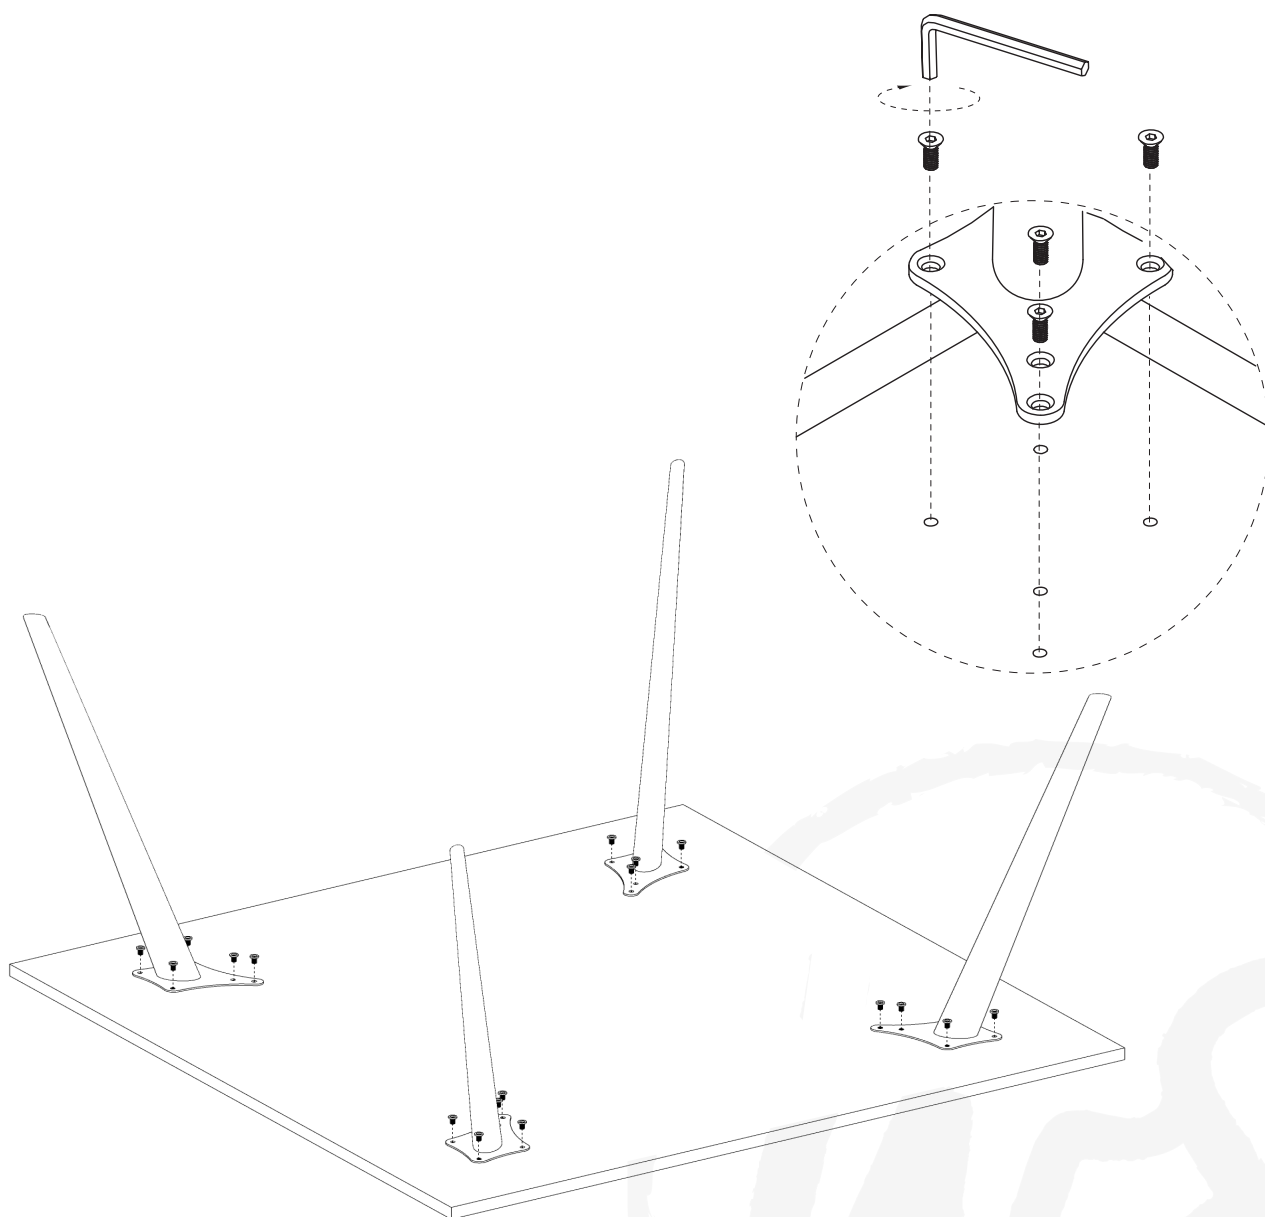

*workstories...*

ASSEMBLY  
GUIDE

**Desking**  
—  
Air

info@workstories.com  
+44 (0)20 3735 5224  
workstories.com

**hardware**

x 20

**tool required**

4mm allen key