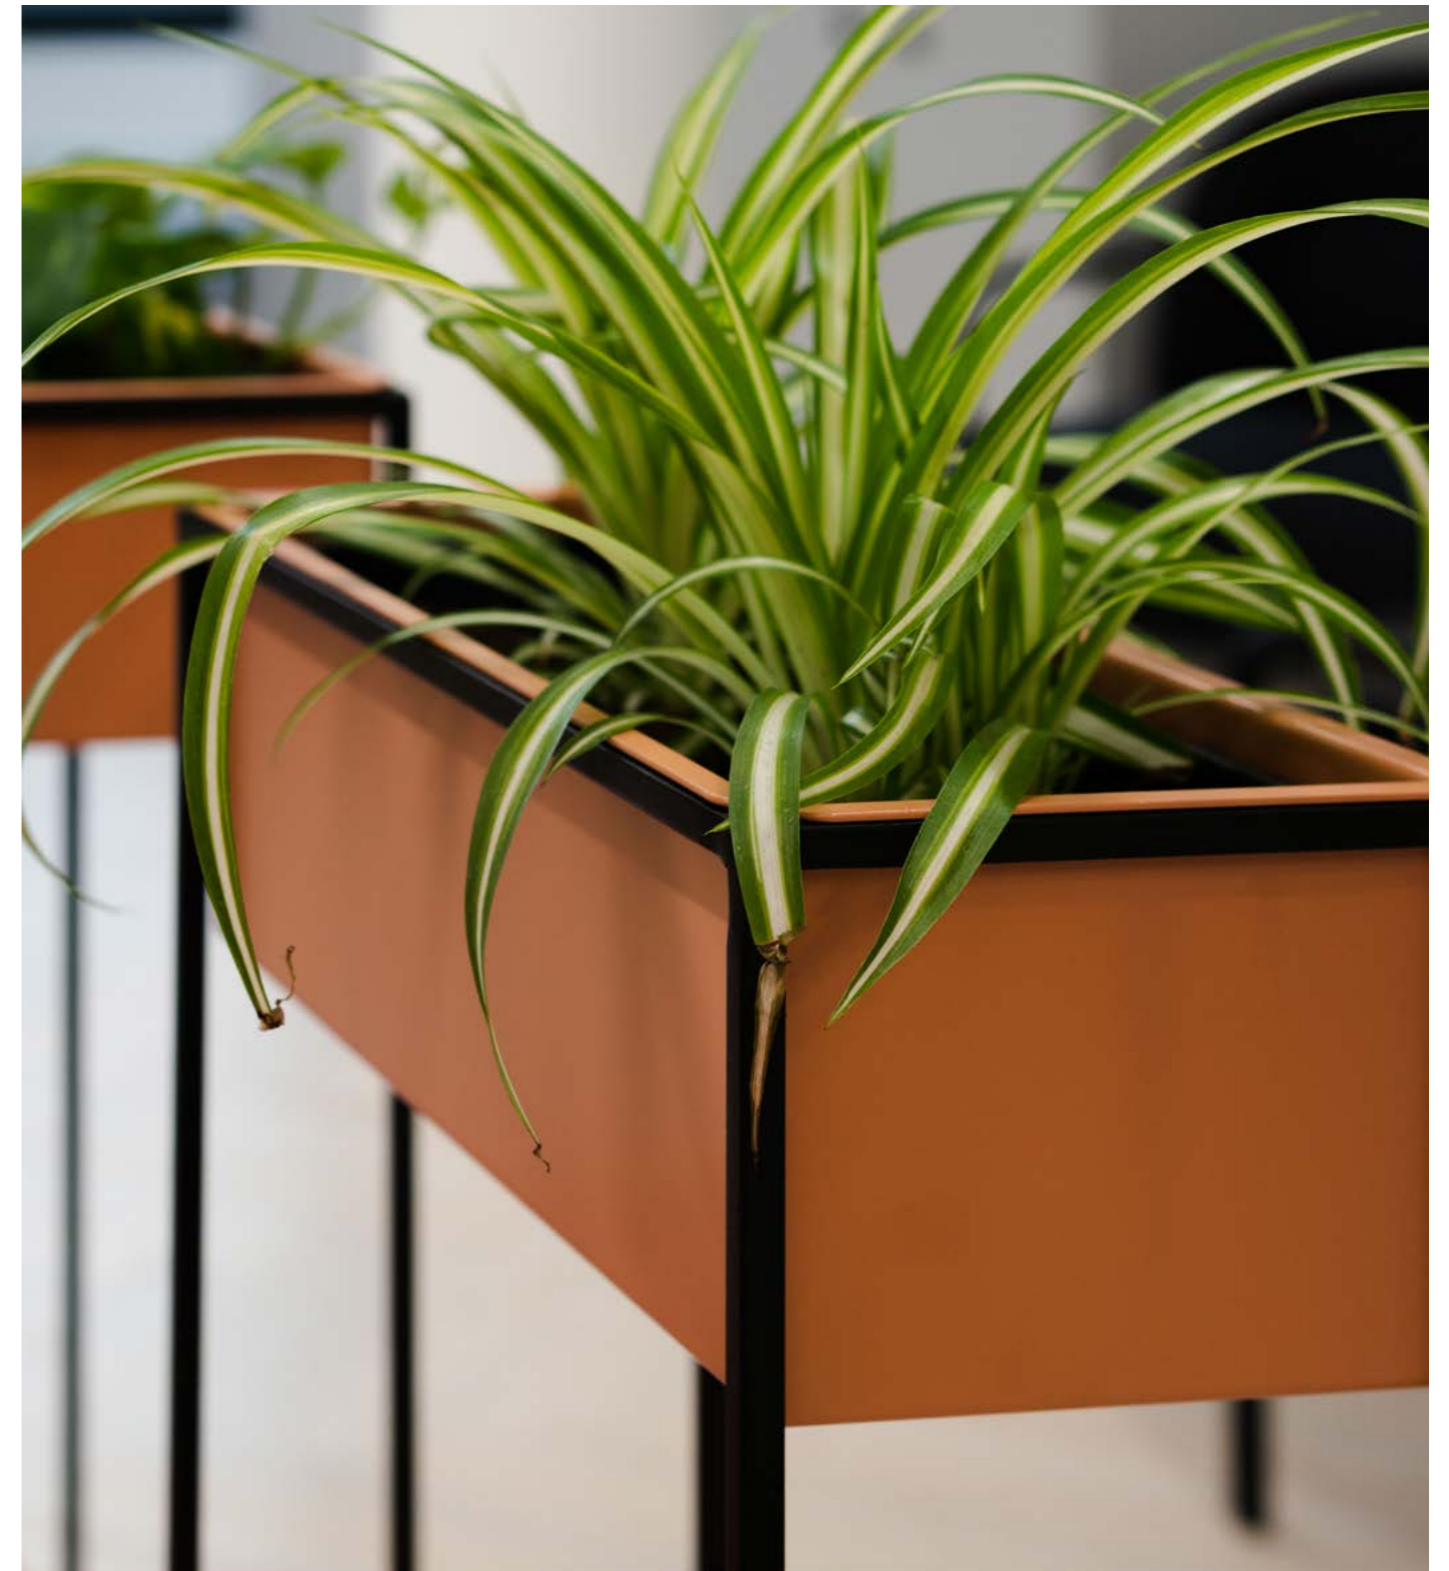

Materials

Top – Steel
Frame – Steel