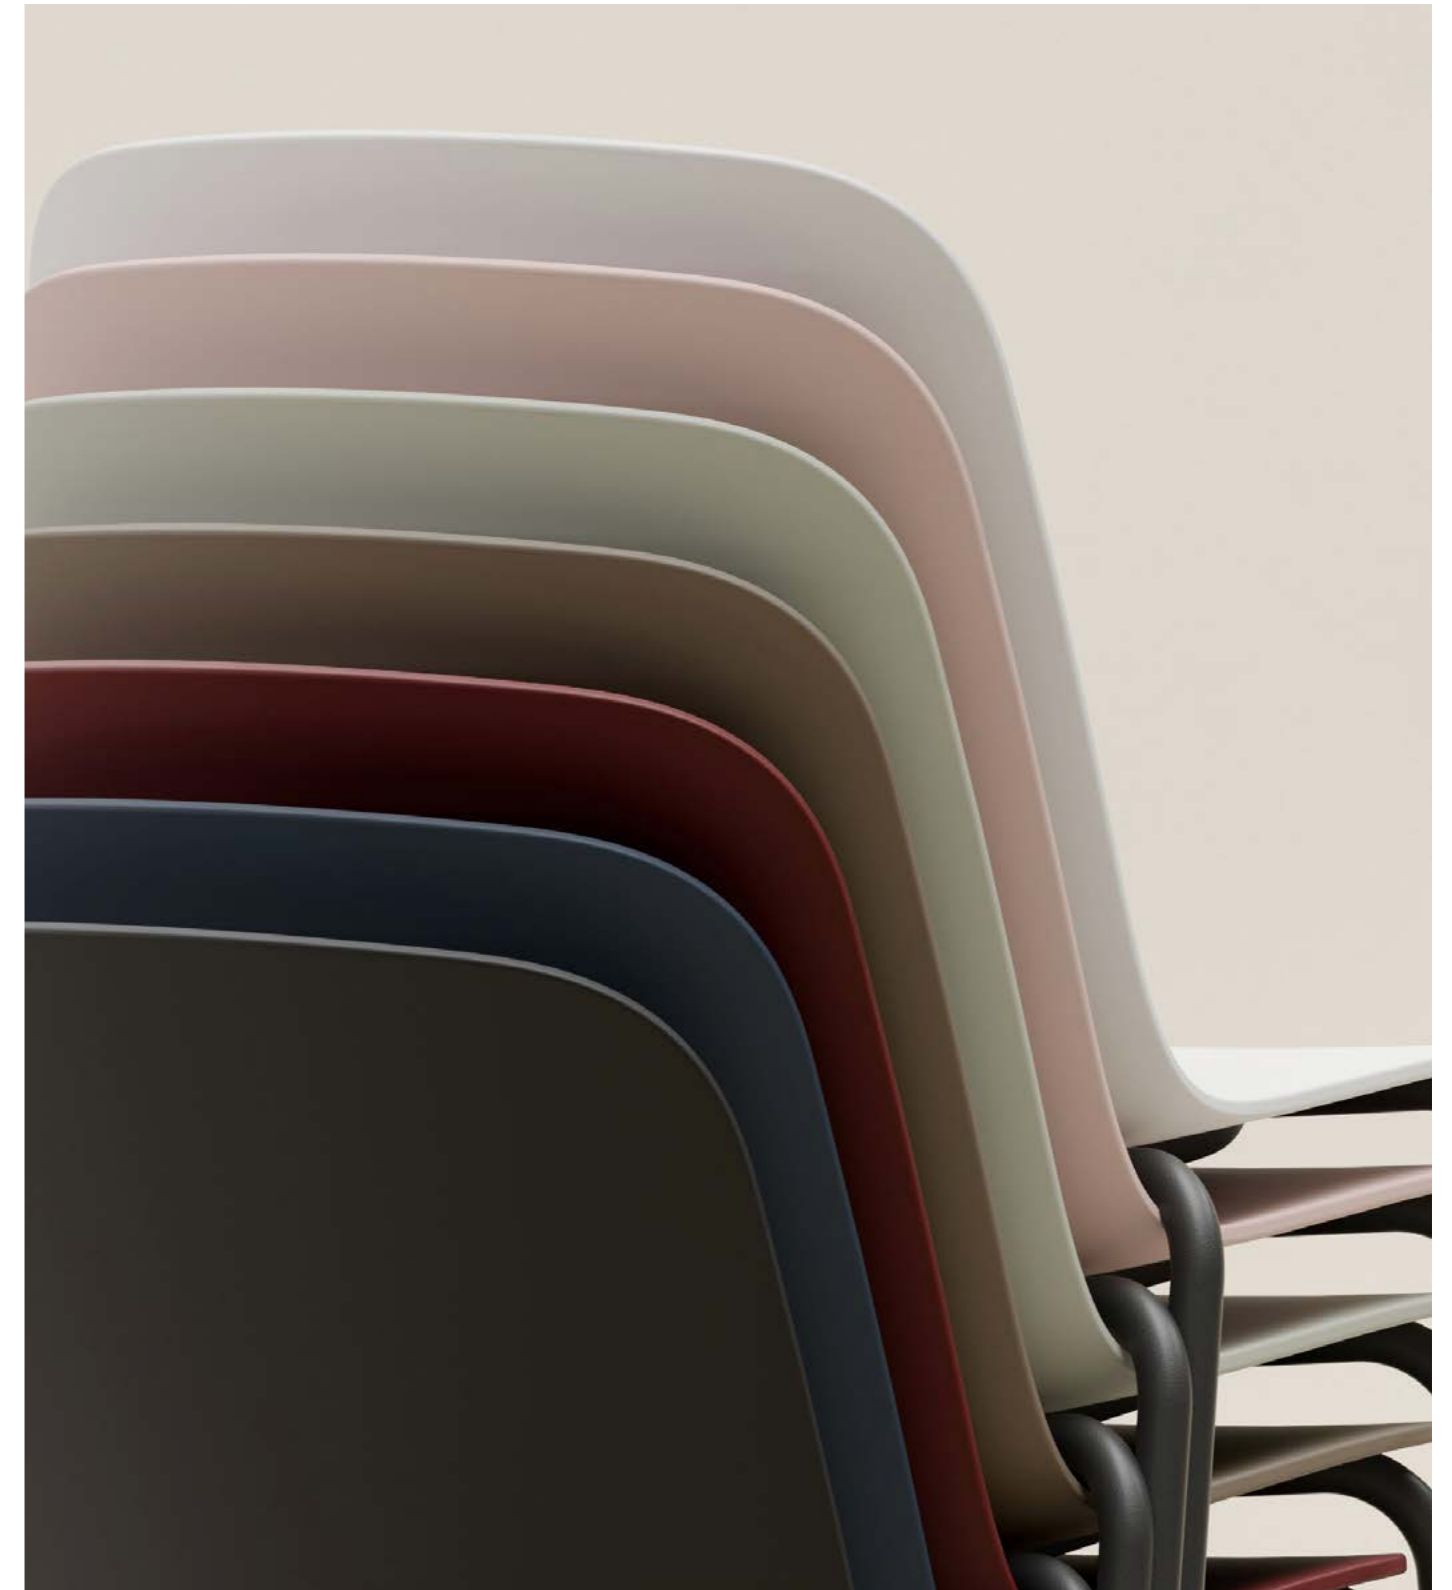

Finishes

SHELL COLOURS

FRAME COLOURS

4-LEG METAL BASE

4-STAR SWIVEL PYRAMIDAL BASE

4-LEG WOODEN BASE

Materials

Shell – Polypropylene plastic

Base – Polypropylene plastic, Metal, Beech (Depending on base)

Warm Grey shell - 100% recycled (50% post-industrial + 50% post consumption)

Shells and plastic frames in other colours are 30% post-industrial recycled material and 70% virgin material.